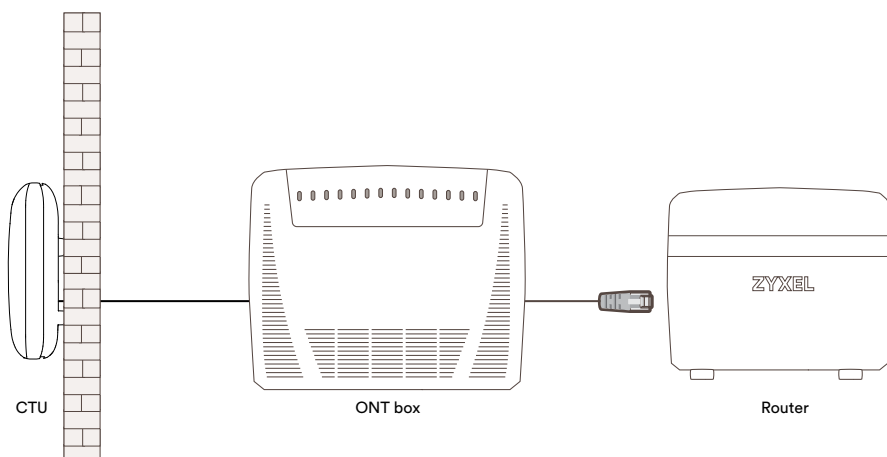

KCOM

Bigger than broadband

What's a KCOM Lightstream box (ONT)?

An ONT (Optical Network Terminal) is a white or black box that is attached to your wall, connected to the router via an Ethernet cable.

The ONT connects fibre from the CTU (Customer Terminal Unit) box – generally found outside of a property, to the inside.

We have two types of ONT – you may find either of these at your property.

Width: 19.5cm (7.75")
Height: 155cm (6.25")
Depth: 5cm (2")

Width: 15.5cm (6.1")
Height: 25cm (9.84")
Depth: 3.5cm (1.37")

To check whether you need an engineer visit before installing your router, we may ask you about the status of these lights on your ONT

Please note exact layouts can differ to illustration